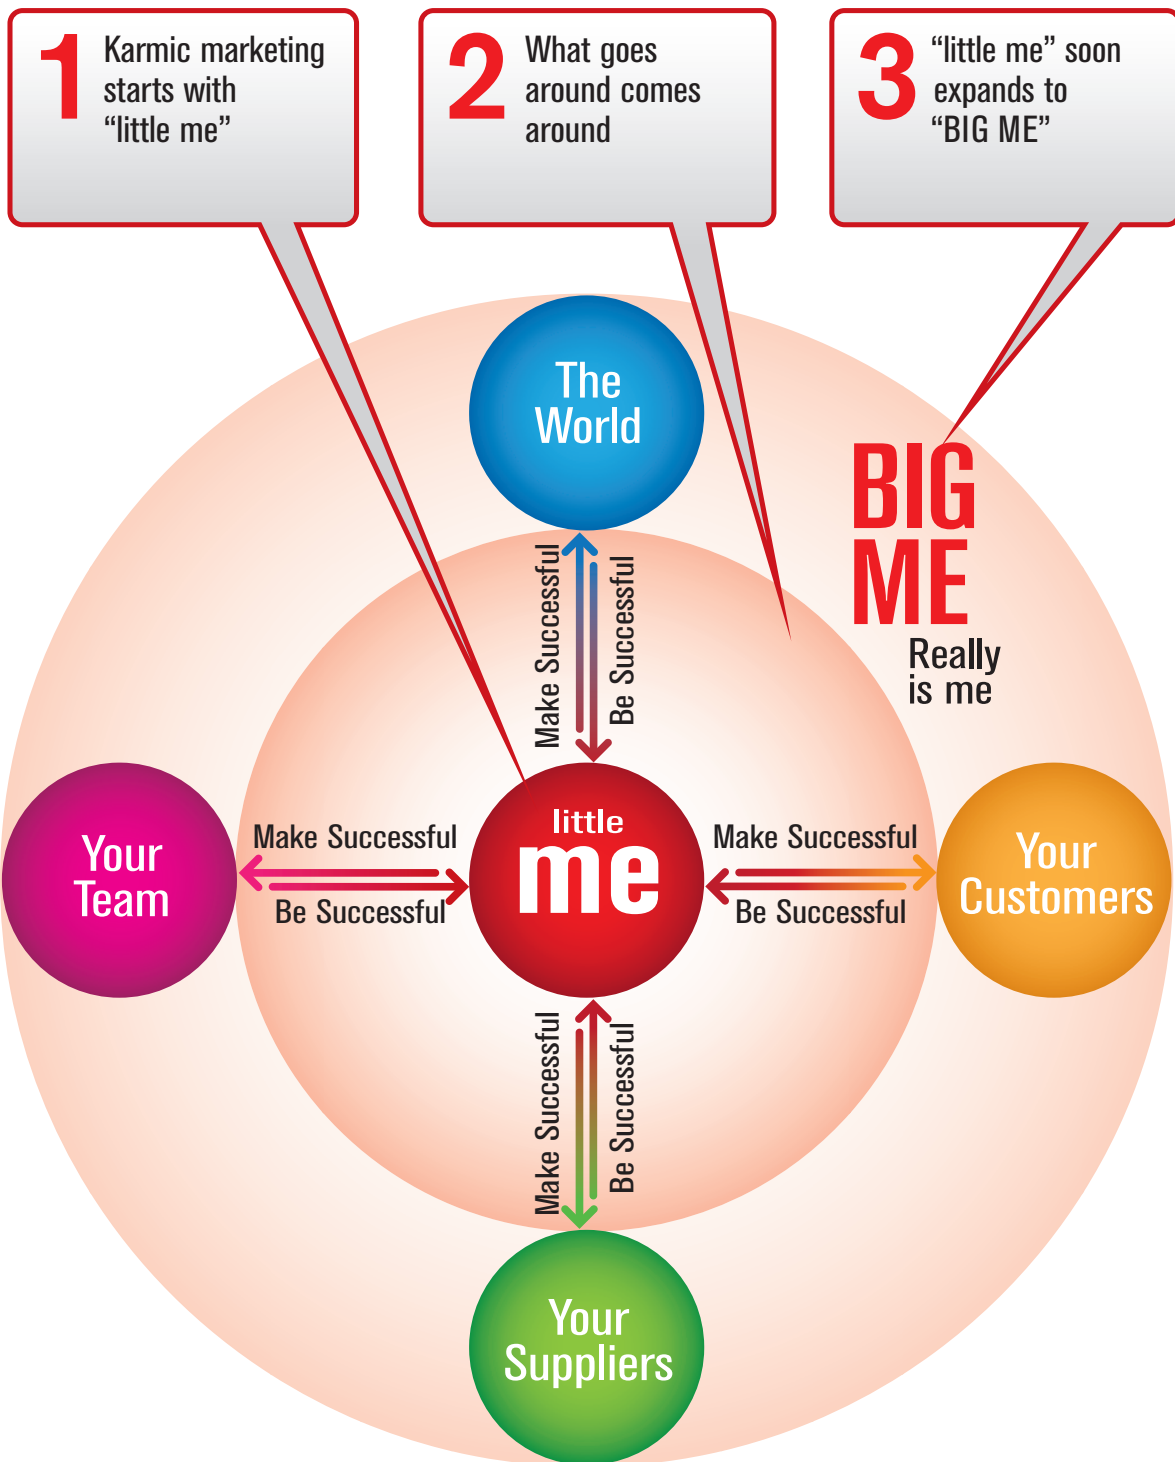

The “Karmic Marketing” Nest

- Insights:**
1. KM expands your SOCIAL influence 10X!
 2. KM is based on the WIN-WIN-WIN-WIN-WIN principle.
 3. KM is aligned with the laws of NATURE.